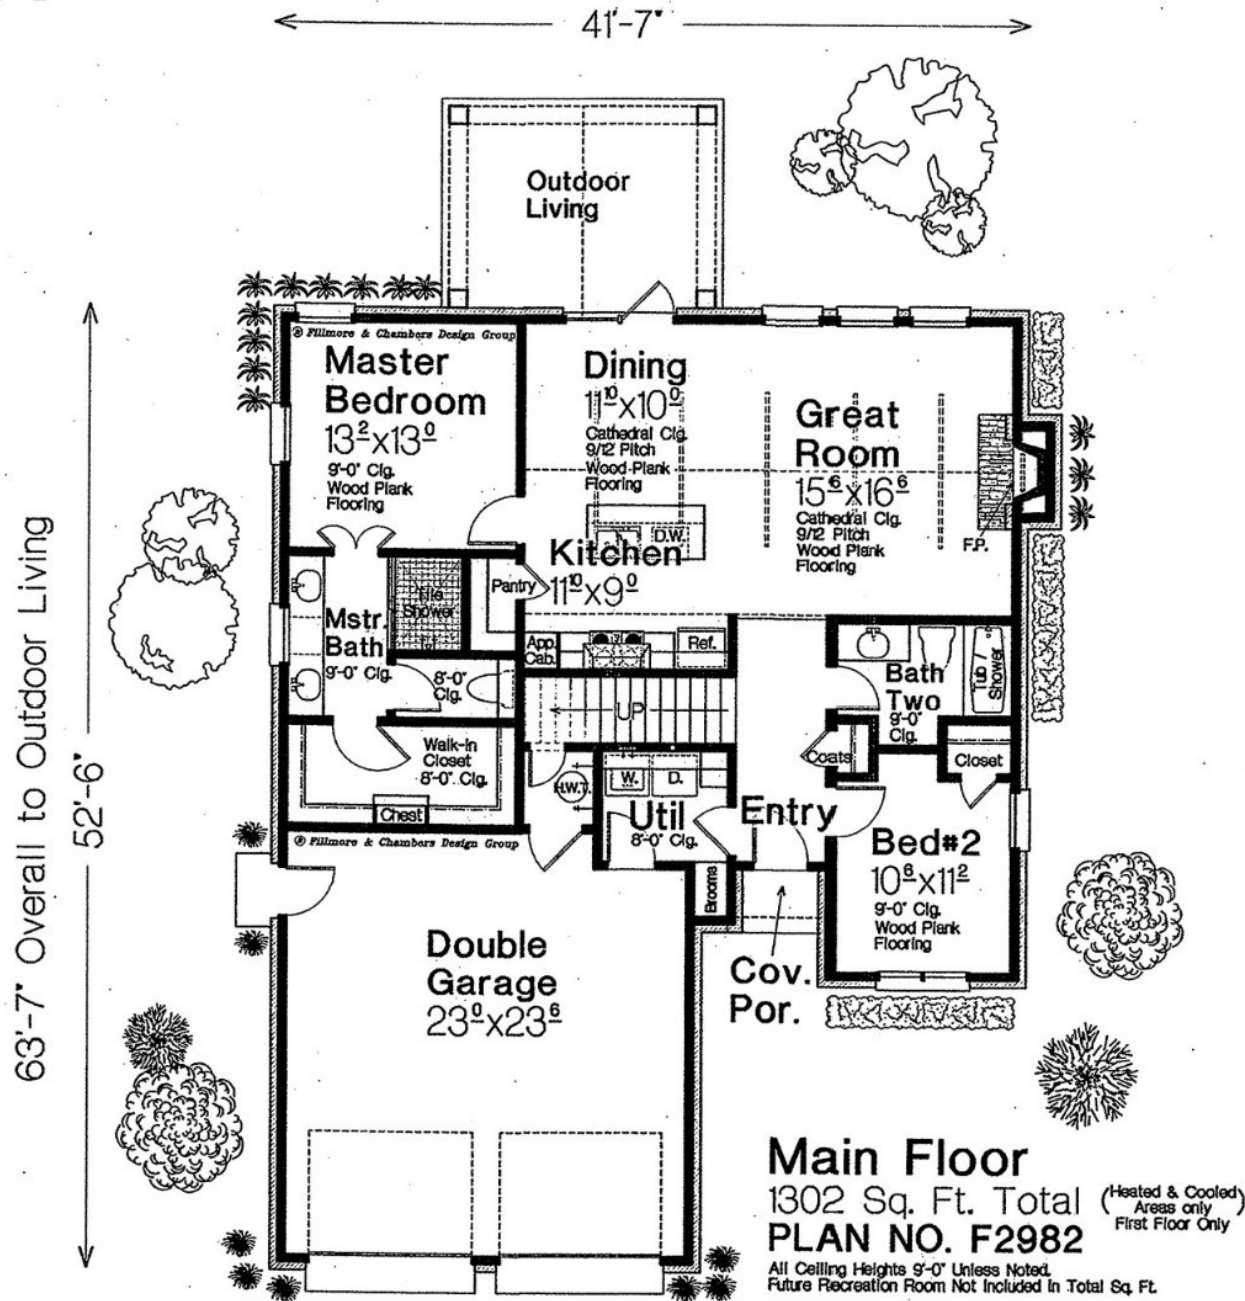

# 5 - GH

**Main Floor**  
1302 Sq. Ft. Total (Heated & Cooled Areas only First Floor Only)  
**PLAN NO. F2982**  
All Ceiling Heights 9'-0" Unless Noted.  
Future Recreation Room Not Included in Total Sq. Ft.